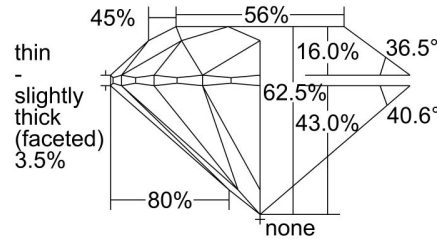

GIA NATURAL DIAMOND GRADING REPORT

July 05, 2024
 GIA Report Number 7491804989
 Shape and Cutting Style Round Brilliant
 Measurements 8.37 - 8.43 x 5.25 mm

GRADING RESULTS

Carat Weight 2.30 carat
 Color Grade I
 Clarity Grade SI2
 Cut Grade Excellent

PROPORTIONS

Profile to actual proportions

CLARITY CHARACTERISTICS

KEY TO SYMBOLS*

-  Feather
-  Needle
-  Indented Natural
-  Natural

* Red symbols denote internal characteristics (inclusions). Green or black symbols denote external characteristics (blemishes). Diagram is an approximate representation of the diamond, and symbols shown indicate type, position, and approximate size of clarity characteristics. All clarity characteristics may not be shown. Details of finish are not shown.