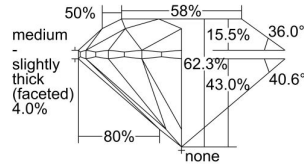

GIA®

FACSIMILE

GIA REPORT

7491806409

Verify this report at GIA.edu

GIA NATURAL DIAMOND DOSSIER®

July 02, 2024
GIA Report Number **7491806409**
Shape and Cutting Style ..... **Round Brilliant**
Measurements ..... **6.12 - 6.16 x 3.83 mm**

GRADING RESULTS

Carat Weight ..... **0.90 carat**
Color Grade ..... **K**
Clarity Grade **VS1**
Cut Grade ..... **Excellent**

ADDITIONAL GRADING INFORMATION

Polish ..... **Excellent**
Symmetry ..... **Excellent**
Fluorescence ..... **None**
Clarity Characteristics..... **Crystal, Pinpoint**
Inscription(s): **GIA 7491806409**

PROPORTIONS

Profile to actual proportions

GRADING SCALES

GIA COLOR SCALE

COLORLESS	D
	E
	F
	G
	H
	I
	J
NEAR COLORLESS	K
	L
Faint	M
	N
	O
	P
Very Light	Q
	R
	S
	T
	U
	V
Light	W
	X
	Y
	Z

GIA CLARITY SCALE

FLAWLESS	VERY VERY SLIGHTLY INCLUDED	VVS₁	VERY SLIGHTLY INCLUDED	SI₁	SLIGHTLY INCLUDED	I₁	
							FLAWLESS
INTERNALLY FLAWLESS	VERY SLIGHTLY INCLUDED	VVS₂	VERY SLIGHTLY INCLUDED	SI₂	SLIGHTLY INCLUDED	I₂	
		VS₁		VS₂		I₃	

GIA CUT SCALE

EXCELLENT
VERY GOOD
GOOD
FAIR
POOR