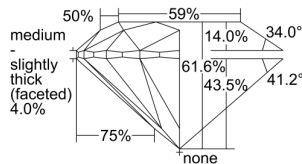

GIA®

FACSIMILE

GIA REPORT

7491808560

Verify this report at GIA.edu

GIA NATURAL DIAMOND DOSSIER®

July 02, 2024
GIA Report Number **7491808560**
Shape and Cutting Style ..... **Round Brilliant**
Measurements ..... **5.44 - 5.47 x 3.36 mm**

GRADING RESULTS

Carat Weight ..... **0.62 carat**
Color Grade ..... **E**
Clarity Grade **VS1**
Cut Grade ..... **Excellent**

ADDITIONAL GRADING INFORMATION

Polish ..... **Excellent**
Symmetry ..... **Excellent**
Fluorescence ..... **None**
Clarity Characteristics ..... **Crystal**
Inscription(s): **GIA 7491808560**

PROPORTIONS

Profile to actual proportions

GRADING SCALES

GIA COLOR SCALE	GIA CLARITY SCALE	GIA CUT SCALE	
D	FLAWLESS	EXCELLENT	
E	INTERNALLY FLAWLESS		
F		VVS₁	VERY GOOD
G	VVS₂		
H	VS₁	GOOD	
I	VS₂		
J	SI₁	FAIR	
K	SI₂		
L	I₁	POOR	
M	I₂		
N	I₃		
O			
P			
Q			
R			
S			
T			
U			
V			
W			
X			
Y			
Z