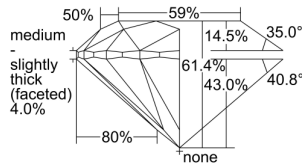

GIA®

FACSIMILE

GIA REPORT

7491810935

Verify this report at GIA.edu

GIA NATURAL DIAMOND DOSSIER®

July 02, 2024
GIA Report Number **7491810935**
Shape and Cutting Style ..... **Round Brilliant**
Measurements ..... **5.10 - 5.14 x 3.15 mm**

GRADING RESULTS

Carat Weight ..... **0.51 carat**
Color Grade ..... **I**
Clarity Grade **VVS2**
Cut Grade ..... **Excellent**

ADDITIONAL GRADING INFORMATION

Polish ..... **Excellent**
Symmetry ..... **Excellent**
Fluorescence ..... **None**
Clarity Characteristics..... **Cloud, Pinpoint**
Inscription(s): **GIA 7491810935**

PROPORTIONS

Profile to actual proportions

GRADING SCALES

GIA COLOR SCALE

COLORLESS	D
	E
	F
	G
	H
	I
	J
NEAR COLORLESS	K
	L
Faint	M
	N
	O
	P
Very Light	Q
	R
	S
	T
	U
	V
Light	W
	X
	Y
	Z

GIA CLARITY SCALE

FLAWLESS	FLAWLESS	
		EXCELLENT
INTERNALLY FLAWLESS	VVS₁	
		VERY GOOD
VVS₂	VS₁	
		GOOD
VS₂	SI₁	
		SI₂
I₁		
I₂	I₃	
		POOR

GIA CUT SCALE

EXCELLENT
VERY GOOD
GOOD
FAIR
POOR