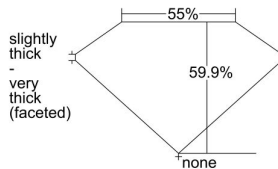

GIA®

FACSIMILE

GIA REPORT

7491819428

Verify this report at GIA.edu

GIA NATURAL DIAMOND DOSSIER®

July 03, 2024
GIA Report Number **7491819428**
Shape and Cutting Style ..... **Heart Brilliant**
Measurements ..... **5.71 x 6.76 x 4.05 mm**

GRADING RESULTS

Carat Weight ..... **0.90 carat**
Color Grade ..... **J**
Clarity Grade **VVS2**

ADDITIONAL GRADING INFORMATION

Polish ..... **Excellent**
Symmetry ..... **Excellent**
Fluorescence ..... **None**
Clarity Characteristics ..... **Feather**
Inscription(s): GIA 7491819428

PROPORTIONS

Profile not to actual proportions

GRADING SCALES

GIA COLOR SCALE		GIA CLARITY SCALE	
COLORLESS	D	VERY VERY SLIGHTLY INCLUDED	FLAWLESS
	E		INTERNALLY FLAWLESS
	F		VVS₁
	G		VVS₂
	H		VS₁
	I		VS₂
	J		SI₁
	K		SI₂
	L		I₁
	M		I₂
NEAR COLORLESS	N	SLIGHTLY INCLUDED	I₃
	O		
	P		
	Q		
FAINT	R		
	S		
	T		
	U		
VERT LIGHT	V		
	W		
	X		
	Y		
LIGHT	Z