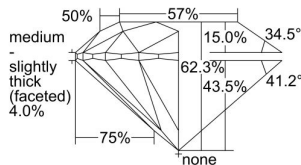

GIA®

FACSIMILE

GIA REPORT 7491832716

Verify this report at GIA.edu

GIA NATURAL DIAMOND DOSSIER®

July 09, 2024
GIA Report Number **7491832716**
Shape and Cutting Style ..... **Round Brilliant**
Measurements ..... **4.41 - 4.43 x 2.76 mm**

GRADING RESULTS

Carat Weight ..... **0.33 carat**
Color Grade ..... **D**
Clarity Grade **S12**
Cut Grade ..... **Excellent**

ADDITIONAL GRADING INFORMATION

Polish ..... **Excellent**
Symmetry ..... **Excellent**
Fluorescence ..... **None**
Clarity Characteristics..... **Cloud, Crystal**
Inscription(s): **GIA 7491832716**

PROPORTIONS

Profile to actual proportions

GRADING SCALES

GIA COLOR SCALE	GIA CLARITY SCALE	GIA CUT SCALE
D	FLAWLESS	EXCELLENT
E	FLAWLESS	
F	INTERNALLY FLAWLESS	VERY GOOD
G	FLAWLESS	
H	VVS₁	GOOD
I	VVS₂	
J	VS₁	FAIR
K	VS₂	
L	S1₁	POOR
M	S1₂	
N	I₁	
O	I₂	
P	I₃	
Q		
R		
S		
T		
U		
V		
W		
X		
Y		
Z