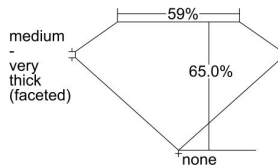

GIA®

FACSIMILE

GIA REPORT 7491851598

Verify this report at GIA.edu

GIA NATURAL DIAMOND DOSSIER®

July 08, 2024
GIA Report Number **7491851598**
Shape and Cutting Style ..... **Marquise Brilliant**
Measurements ..... **8.00 x 4.05 x 2.63 mm**

GRADING RESULTS

Carat Weight ..... **0.51 carat**
Color Grade ..... **K**
Clarity Grade **VS2**

ADDITIONAL GRADING INFORMATION

Polish ..... **Excellent**
Symmetry ..... **Very Good**
Fluorescence ..... **None**
Clarity Characteristics ..... **Crystal**
Inscription(s): **GIA 7491851598**

PROPORTIONS

Profile not to actual proportions

GRADING SCALES

GIA COLOR SCALE		GIA CLARITY SCALE		
COLORLESS	D	VERY VERY SLIGHTLY INCLUDED	FLAWLESS	
	E		INTERNALLY FLAWLESS	
	F	VERY SLIGHTLY INCLUDED	VVS₁	
	G		VVS₂	
	NEAR COLORLESS	H	INCLUDED	VS₁
		I		VS₂
	FAINT	J	SLIGHTLY INCLUDED	SI₁
		K		SI₂
	LIGHT	L	INCLUDED	I₁
		M		I₂
N		I₃		
O		NOT GRADED		
P				
Q				
R				
S				
T				
U				
V				
W				
X				
Y				
Z