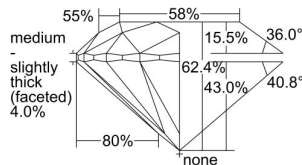

GIA®

FACSIMILE

GIA REPORT 7491867270

Verify this report at GIA.edu

GIA NATURAL DIAMOND DOSSIER®

July 09, 2024
GIA Report Number **7491867270**
Shape and Cutting Style ..... **Round Brilliant**
Measurements ..... **5.35 - 5.40 x 3.35 mm**

GRADING RESULTS

Carat Weight ..... **0.60 carat**
Color Grade ..... **F**
Clarity Grade **VS1**
Cut Grade ..... **Excellent**

ADDITIONAL GRADING INFORMATION

Polish ..... **Excellent**
Symmetry ..... **Excellent**
Fluorescence ..... **None**
Clarity Characteristics..... **Indented Natural, Pinpoint, Cloud,
Internal Graining**

Inscription(s): **GIA 7491867270**

PROPORTIONS

Profile to actual proportions

GRADING SCALES

GIA COLOR SCALE

COLORLESS	D
	E
	F
	G
	H
	I
	J
NEAR COLORLESS	K
	L
Faint	M
	N
	O
	P
	Q
	R
	S
	T
	U
	V
	W
	X
	Y
Light	Z

GIA CLARITY SCALE

FLAWLESS	VERY VERY SLIGHTLY INCLUDED	VVS₁	VVS₂		
				VS₁	VS₂
INTERNALLY FLAWLESS	SLIGHTLY INCLUDED	SI₁	SI₂		
		I₁	I₂	I₃	

GIA CUT SCALE

EXCELLENT
VERY GOOD
GOOD
FAIR
POOR