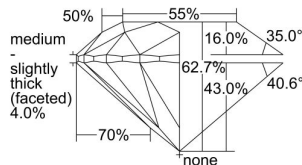

GIA®

FACSIMILE

GIA REPORT

7491874458

Verify this report at GIA.edu

GIA NATURAL DIAMOND DOSSIER®

July 10, 2024
GIA Report Number **7491874458**
Shape and Cutting Style ..... **Round Brilliant**
Measurements ..... **5.35 - 5.38 x 3.36 mm**

GRADING RESULTS

Carat Weight ..... **0.60 carat**
Color Grade ..... **F**
Clarity Grade **VVS1**
Cut Grade ..... **Excellent**

ADDITIONAL GRADING INFORMATION

Polish ..... **Excellent**
Symmetry ..... **Excellent**
Fluorescence ..... **None**
Clarity Characteristics ..... **Pinpoint**
Inscription(s): **GIA 7491874458**

PROPORTIONS

Profile to actual proportions

GRADING SCALES

GIA COLOR SCALE	GIA CLARITY SCALE	GIA CUT SCALE	
D	FLAWLESS	EXCELLENT	
E	INTERNALLY FLAWLESS		
F		VVS₁	VERY GOOD
G	VVS₂		
H	VS₁	GOOD	
I	VS₂		
J	SI₁	FAIR	
K	SI₂		
L	I₁	POOR	
M			
N			
O	I₂		
P			
Q			
R	I₃		
S			
T			
U			
V			
W			
X			
Y			
Z