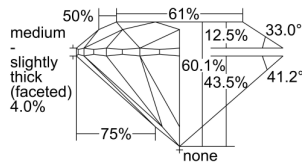

GIA®

FACSIMILE

GIA REPORT

7491880986

Verify this report at GIA.edu

GIA NATURAL DIAMOND DOSSIER®

July 09, 2024
GIA Report Number **7491880986**
Shape and Cutting Style ..... **Round Brilliant**
Measurements ..... **4.32 - 4.34 x 2.60 mm**

GRADING RESULTS

Carat Weight ..... **0.30 carat**
Color Grade ..... **E**
Clarity Grade **VS1**
Cut Grade ..... **Excellent**

ADDITIONAL GRADING INFORMATION

Polish ..... **Excellent**
Symmetry ..... **Excellent**
Fluorescence ..... **Medium Blue**
Clarity Characteristics..... **Crystal, Cloud, Pinpoint**
Inscription(s): **GIA 7491880986**

PROPORTIONS

Profile to actual proportions

GRADING SCALES

GIA COLOR SCALE	GIA CLARITY SCALE	GIA CUT SCALE
D	FLAWLESS	EXCELLENT
E	INTERNALLY FLAWLESS	
F	VVS₁	VERY GOOD
G		
H	VS₁	GOOD
I		
J	SI₁	FAIR
K		
L	I₁	POOR
M		
N	I₂	
O		
P	I₃	
Q		
R		
S		
T		
U		
V		
W		
X		
Y		
Z