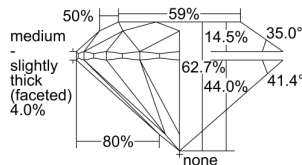

GIA®

FACSIMILE

GIA REPORT 7491893209

Verify this report at GIA.edu

GIA NATURAL DIAMOND DOSSIER®

July 15, 2024
GIA Report Number **7491893209**
Shape and Cutting Style ..... **Round Brilliant**
Measurements ..... **4.45 - 4.48 x 2.80 mm**

GRADING RESULTS

Carat Weight ..... **0.34 carat**
Color Grade ..... **E**
Clarity Grade **VS1**
Cut Grade ..... **Excellent**

ADDITIONAL GRADING INFORMATION

Polish ..... **Excellent**
Symmetry ..... **Excellent**
Fluorescence ..... **None**
Clarity Characteristics..... **Crystal, Cloud, Pinpoint**
Inscription(s): **GIA 7491893209**

PROPORTIONS

Profile to actual proportions

GRADING SCALES

GIA COLOR SCALE	GIA CLARITY SCALE	GIA CUT SCALE	
D	FLAWLESS	EXCELLENT	
E	INTERNALLY FLAWLESS		
F		VVS₁	VERY GOOD
G	VVS₂		
H	VS₁	GOOD	
I	VS₂		
J	SI₁	FAIR	
K	SI₂		
L	I₁	POOR	
M	I₂		
N	I₃		
O			
P			
Q			
R			
S			
T			
U			
V			
W			
X			
Y			
Z