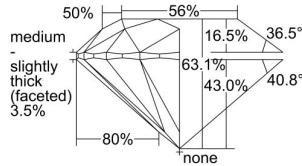

GIA®

FACSIMILE

GIA REPORT

7491897965

Verify this report at GIA.edu

GIA NATURAL DIAMOND DOSSIER®

July 11, 2024
GIA Report Number **7491897965**
Shape and Cutting Style ..... **Round Brilliant**
Measurements ..... **4.28 - 4.31 x 2.71 mm**

GRADING RESULTS

Carat Weight ..... **0.31 carat**
Color Grade ..... **D**
Clarity Grade **S12**
Cut Grade ..... **Excellent**

ADDITIONAL GRADING INFORMATION

Polish ..... **Excellent**
Symmetry ..... **Excellent**
Fluorescence ..... **None**
Clarity Characteristics..... **Cloud, Crystal**
Inscription(s): **GIA 7491897965**

PROPORTIONS

Profile to actual proportions