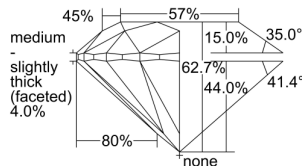

GIA®

FACSIMILE

GIA REPORT 7491898923

Verify this report at GIA.edu

GIA NATURAL DIAMOND DOSSIER®

July 11, 2024
GIA Report Number **7491898923**
Shape and Cutting Style ..... **Round Brilliant**
Measurements ..... **4.62 - 4.65 x 2.91 mm**

GRADING RESULTS

Carat Weight ..... **0.38 carat**
Color Grade ..... **G**
Clarity Grade **VS2**
Cut Grade ..... **Excellent**

ADDITIONAL GRADING INFORMATION

Polish ..... **Excellent**
Symmetry ..... **Excellent**
Fluorescence ..... **None**
Clarity Characteristics ..... **Cloud**
Inscription(s): **GIA 7491898923**

PROPORTIONS

Profile to actual proportions

GRADING SCALES

GIA COLOR SCALE

COLORED	D
	E
	F
	G
	H
	I
	J
NEAR COLORLESS	K
	L
	M
Faint	N
	O
	P
	R
	S
	T
	U
	V
	W
	X
	Y
Light	Z

GIA CLARITY SCALE

FLAWLESS	INTERNAL FLAWLESS	
		FLAWLESS
VERY VERY SLIGHTLY INCLUDED	VVS₁	
	VVS₂	
VERY SLIGHTLY INCLUDED	VS₁	
	VS₂	
SLIGHTLY INCLUDED	SI₁	
	SI₂	
INCLUDED	I₁	
	I₂	
	I₃	

GIA CUT SCALE

EXCELLENT
VERY GOOD
GOOD
FAIR
POOR