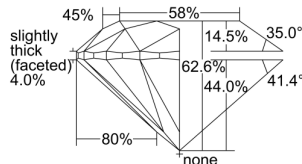

GIA®

FACSIMILE

GIA NATURAL DIAMOND DOSSIER®

July 16, 2024
GIA Report Number 7491899846
Shape and Cutting Style ..... Round Brilliant
Measurements ..... 3.71 - 3.73 x 2.33 mm

GRADING RESULTS

Carat Weight ..... 0.20 carat
Color Grade ..... G
Clarity Grade VS1
Cut Grade ..... Excellent

ADDITIONAL GRADING INFORMATION

Polish ..... Excellent
Symmetry ..... Excellent
Fluorescence ..... Faint
Clarity Characteristics ..... Crystal, Pinpoint
Inscription(s): GIA 7491899846

GIA REPORT 7491899846

Verify this report at GIA.edu

PROPORTIONS

Profile to actual proportions

GRADING SCALES

GIA COLOR SCALE	GIA CLARITY SCALE	GIA CUT SCALE	
D	FLAWLESS	EXCELLENT	
E	INTERNALLY FLAWLESS		
F		VVS₁	VERY GOOD
G	VVS₂		
H	VS₁	GOOD	
I	VS₂		
J	SI₁	FAIR	
K	SI₂		
L	I₁	POOR	
M			
N			
O	I₂		
P			
Q			
R	I₃		
S			
T			
U			
V			
W			
X			
Y			
Z