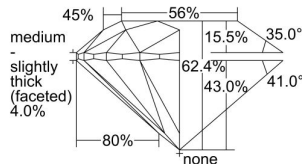

GIA®

FACSIMILE

GIA REPORT 7491915736

Verify this report at GIA.edu

GIA NATURAL DIAMOND DOSSIER®

July 15, 2024
GIA Report Number **7491915736**
Shape and Cutting Style ..... **Round Brilliant**
Measurements ..... **4.47 - 4.48 x 2.79 mm**

GRADING RESULTS

Carat Weight ..... **0.34 carat**
Color Grade ..... **F**
Clarity Grade **S11**
Cut Grade ..... **Excellent**

ADDITIONAL GRADING INFORMATION

Polish ..... **Excellent**
Symmetry ..... **Excellent**
Fluorescence ..... **None**
Clarity Characteristics..... **Cloud, Crystal, Feather**
Inscription(s): **GIA 7491915736**

PROPORTIONS

Profile to actual proportions

GRADING SCALES

GIA COLOR SCALE

COLOREDNESS	D
	E
	F
	G
	H
	I
	J
NEAR COLORLESS	K
	L
Faint	M
	N
	O
	P
Very Light	Q
	R
	S
	T
	U
	V
Light	W
	X
	Y
	Z

GIA CLARITY SCALE

VERY VERY SLIGHTLY INCLUDED	FLAWLESS
	INTERNALLY FLAWLESS
VERY SLIGHTLY INCLUDED	VVS₁
	VVS₂
SLIGHTLY INCLUDED	VS₁
	VS₂
INCLUDED	I₁
	I₂
	I₃

GIA CUT SCALE

EXCELLENT
VERY GOOD
GOOD
FAIR
POOR