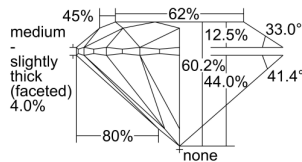

GIA®

FACSIMILE

GIA REPORT 7491918071

Verify this report at GIA.edu

GIA NATURAL DIAMOND DOSSIER®

July 15, 2024
GIA Report Number **7491918071**
Shape and Cutting Style ..... **Round Brilliant**
Measurements ..... **5.13 - 5.16 x 3.10 mm**

GRADING RESULTS

Carat Weight ..... **0.50 carat**
Color Grade ..... **D**
Clarity Grade **S12**
Cut Grade ..... **Excellent**

ADDITIONAL GRADING INFORMATION

Polish ..... **Excellent**
Symmetry ..... **Excellent**
Fluorescence ..... **Faint**
Clarity Characteristics ..... **Crystal**
Inscription(s): **GIA 7491918071**

PROPORTIONS

Profile to actual proportions

GRADING SCALES

GIA COLOR SCALE	GIA CLARITY SCALE	GIA CUT SCALE	
D	FLAWLESS	EXCELLENT	
E	INTERNALLY FLAWLESS		
F		VVS₁	VERY GOOD
G	VVS₂		
H	VS₁	GOOD	
I	VS₂		
J	S1₁	FAIR	
K	S1₂		
L	I₁	POOR	
M	I₂		
N	I₃		
O			
P			
Q			
R			
S			
T			
U			
V			
W			
X			
Y			
Z