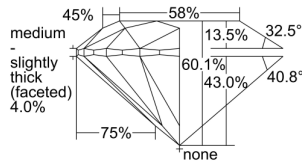

GIA®

FACSIMILE

GIA REPORT

7491918367

Verify this report at GIA.edu

GIA NATURAL DIAMOND DOSSIER®

July 15, 2024
GIA Report Number **7491918367**
Shape and Cutting Style ..... **Round Brilliant**
Measurements ..... **4.07 - 4.09 x 2.45 mm**

GRADING RESULTS

Carat Weight ..... **0.25 carat**
Color Grade ..... **F**
Clarity Grade **VS2**
Cut Grade ..... **Excellent**

ADDITIONAL GRADING INFORMATION

Polish ..... **Excellent**
Symmetry ..... **Excellent**
Fluorescence ..... **None**
Clarity Characteristics ..... **Crystal, Cloud**
Inscription(s): **GIA 7491918367**

PROPORTIONS

Profile to actual proportions

GRADING SCALES

GIA COLOR SCALE

COLORLESS	D
	E
	F
	G
	H
	I
	J
NEAR COLORLESS	K
	L
FAINT	M
	N
	O
	P
	R
	S
	T
	U
	V
	W
	X
	Y
LIGHT	Z

GIA CLARITY SCALE

FLAWLESS	VERY VERY SLIGHTLY INCLUDED	VS₁	VS₂	SI₁	SI₂	I₁	I₂	I₃	
									INTERNALLY FLAWLESS

GIA CUT SCALE

EXCELLENT
VERY GOOD
GOOD
FAIR
POOR