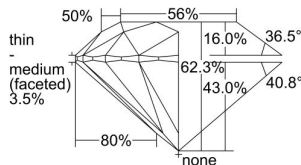

GIA®

FACSIMILE

GIA REPORT 7491935670

Verify this report at GIA.edu

GIA NATURAL DIAMOND DOSSIER®

July 19, 2024
GIA Report Number 7491935670
Shape and Cutting Style ..... Round Brilliant
Measurements ..... 4.73 - 4.75 x 2.96 mm

GRADING RESULTS

Carat Weight ..... 0.40 carat
Color Grade ..... E
Clarity Grade S11
Cut Grade ..... Excellent

ADDITIONAL GRADING INFORMATION

Polish ..... Excellent
Symmetry ..... Excellent
Fluorescence ..... None
Clarity Characteristics..... Cloud, Crystal, Feather
Inscription(s): GIA 7491935670

PROPORTIONS

Profile to actual proportions

GRADING SCALES

GIA
COLOR
SCALE

COLORLESS	D
	E
	F
	G
	H
	I
	J
NEAR COLORLESS	K
	L
FAIN	M
	N
	O
	P
	Q
VERY LIGHT	R
	S
	T
	U
	V
	W
	X
	Y
LIGHT	Z

GIA
CLARITY
SCALE

	FLAWLESS
	INTERNALLY FLAWLESS
VERY VERY SLIGHTLY INCLUDED	VVS₁
	VVS₂
VERY SLIGHTLY INCLUDED	VS₁
	VS₂
SLIGHTLY INCLUDED	S1₁
	S1₂
	I₁
	I₂
INCLUDED	I₃

GIA
CUT
SCALE

	EXCELLENT
	VERY GOOD
	GOOD
	FAIR
	POOR