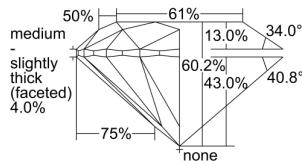

GIA®

FACSIMILE

GIA REPORT 7491937031

Verify this report at GIA.edu

GIA NATURAL DIAMOND DOSSIER®

July 17, 2024
GIA Report Number **7491937031**
Shape and Cutting Style ..... **Round Brilliant**
Measurements ..... **3.58 - 3.60 x 2.16 mm**

GRADING RESULTS

Carat Weight ..... **0.17 carat**
Color Grade ..... **G**
Clarity Grade **VVS1**
Cut Grade ..... **Excellent**

ADDITIONAL GRADING INFORMATION

Polish ..... **Excellent**
Symmetry ..... **Excellent**
Fluorescence ..... **None**
Clarity Characteristics..... **Pinpoint, Internal Graining**
Inscription(s): **GIA 7491937031**

PROPORTIONS

Profile to actual proportions

GRADING SCALES

GIA COLOR SCALE	GIA CLARITY SCALE	GIA CUT SCALE	
D	FLAWLESS	EXCELLENT	
E	INTERNALLY FLAWLESS		
F		VVS₁	VERY GOOD
G	VVS₂		
H	VS₁	GOOD	
I	VS₂		
J	SI₁	FAIR	
K	SI₂		
L	I₁	POOR	
M	I₂		
N	I₃		
O			
P			
Q			
R			
S			
T			
U			
V			
W			
X			
Y			
Z