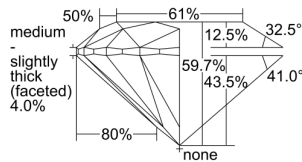

GIA®

FACSIMILE

GIA REPORT

7491939486

Verify this report at GIA.edu

GIA NATURAL DIAMOND DOSSIER®

July 17, 2024
GIA Report Number **7491939486**
Shape and Cutting Style ..... **Round Brilliant**
Measurements ..... **5.17 - 5.18 x 3.09 mm**

GRADING RESULTS

Carat Weight ..... **0.51 carat**
Color Grade ..... **G**
Clarity Grade **VS1**
Cut Grade ..... **Excellent**

ADDITIONAL GRADING INFORMATION

Polish ..... **Excellent**
Symmetry ..... **Excellent**
Fluorescence ..... **Medium Blue**
Clarity Characteristics ..... **Cloud, Crystal**
Inscription(s): **GIA 7491939486**

PROPORTIONS

Profile to actual proportions

GRADING SCALES

GIA COLOR SCALE	GIA CLARITY SCALE	GIA CUT SCALE	
D	FLAWLESS	EXCELLENT	
E	INTERNALLY FLAWLESS		
F		VVS₁	VERY GOOD
G	VVS₂		
H	VS₁	GOOD	
I	VS₂		
J	SI₁	FAIR	
K	SI₂		
L	I₁	POOR	
M	I₂		
N	I₃		
O			
P			
Q			
R			
S			
T			
U			
V			
W			
X			
Y			
Z