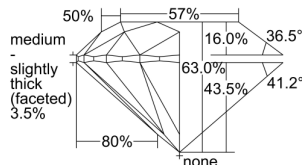

GIA®

FACSIMILE

GIA REPORT

7491943601

Verify this report at GIA.edu

GIA NATURAL DIAMOND DOSSIER®

July 17, 2024
GIA Report Number **7491943601**
Shape and Cutting Style ..... **Round Brilliant**
Measurements ..... **3.94 - 3.97 x 2.49 mm**

GRADING RESULTS

Carat Weight ..... **0.24 carat**
Color Grade ..... **G**
Clarity Grade **VS2**
Cut Grade ..... **Excellent**

ADDITIONAL GRADING INFORMATION

Polish ..... **Excellent**
Symmetry ..... **Excellent**
Fluorescence ..... **None**
Clarity Characteristics ..... **Cloud**
Inscription(s): **GIA 7491943601**

PROPORTIONS

Profile to actual proportions

GRADING SCALES

GIA COLOR SCALE	GIA CLARITY SCALE	GIA CUT SCALE	
D	FLAWLESS	EXCELLENT	
E	INTERNALLY FLAWLESS		
F		VVS₁	VERY GOOD
G	VVS₂		
H	VS₁	GOOD	
I	VS₂		
J	SI₁	FAIR	
K	SI₂		
L	I₁	POOR	
M	I₂		
N	I₃		
O			
P			
Q			
R			
S			
T			
U			
V			
W			
X			
Y			
Z