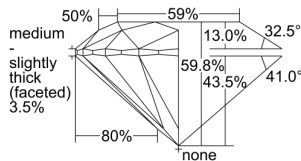

GIA®

FACSIMILE

GIA REPORT 7491979598

Verify this report at GIA.edu

GIA NATURAL DIAMOND DOSSIER®

July 22, 2024
GIA Report Number **7491979598**
Shape and Cutting Style ..... **Round Brilliant**
Measurements ..... **5.15 - 5.16 x 3.08 mm**

GRADING RESULTS

Carat Weight ..... **0.50 carat**
Color Grade ..... **E**
Clarity Grade **S11**
Cut Grade ..... **Excellent**

ADDITIONAL GRADING INFORMATION

Polish ..... **Excellent**
Symmetry ..... **Excellent**
Fluorescence ..... **None**
Clarity Characteristics..... **Cloud, Crystal, Indented Natural**
Inscription(s): **GIA 7491979598**

PROPORTIONS

Profile to actual proportions

GRADING SCALES

GIA COLOR SCALE	GIA CLARITY SCALE	GIA CUT SCALE	
D	FLAWLESS	EXCELLENT	
E	INTERNALLY FLAWLESS		
F		VVS₁	VERY GOOD
G	VVS₂		
H	VS₁	GOOD	
I	VS₂		
J	S1₁	FAIR	
K	S1₂		
L	I₁	POOR	
M	I₂		
N	I₃		
O			
P			
Q			
R			
S			
T			
U			
V			
W			
X			
Y			
Z