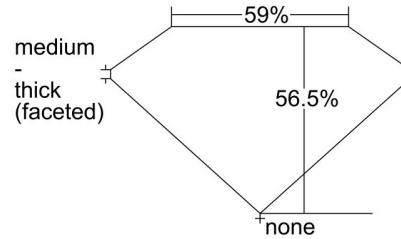

GIA NATURAL DIAMOND GRADING REPORT

July 22, 2024
GIA Report Number 7491984497
Shape and Cutting Style ..... Heart Brilliant
Measurements ..... 6.15 x 7.16 x 4.05 mm

GRADING RESULTS

Carat Weight ..... 1.02 carat
Color Grade ..... G
Clarity Grade VVS1

ADDITIONAL GRADING INFORMATION

Polish ..... Excellent
Symmetry ..... Excellent
Fluorescence ..... None
Inscription(s): GIA 7491984497
Comments: Surface graining is not shown.

PROPORTIONS

Profile not to actual proportions