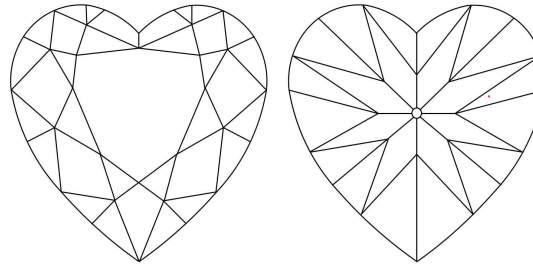

GIA NATURAL DIAMOND GRADING REPORT

July 22, 2024  
 GIA Report Number ..... 7491984497  
 Shape and Cutting Style ..... Heart Brilliant  
 Measurements ..... 6.15 x 7.16 x 4.05 mm

GRADING RESULTS

Carat Weight ..... 1.02 carat  
 Color Grade ..... G  
 Clarity Grade ..... VVS1

ADDITIONAL GRADING INFORMATION

Polish ..... Excellent  
 Symmetry ..... Excellent  
 Fluorescence ..... None  
 Inscription(s): GIA 7491984497  
**Comments:** Surface graining is not shown.

PROPORTIONS

Profile not to actual proportions

CLARITY CHARACTERISTICS

KEY TO SYMBOLS\*

- Pinpoint

GRADING SCALES

GIA COLOR SCALE		GIA CLARITY SCALE		
COLOURLESS	D	VERY VERY SLIGHTLY INCLUDED	FLAWLESS	
	E		INTERNALLY FLAWLESS	
	F		VVS <sub>1</sub>	
NEAR COLOURLESS	G		VVS <sub>2</sub>	
	H		VERY SLIGHTLY INCLUDED	VS <sub>1</sub>
	I			VS <sub>2</sub>
J	SLIGHTLY INCLUDED	SI <sub>1</sub>		
FAINT		K	SI <sub>2</sub>	
		L	INCLUDED	I <sub>1</sub>
	M	I <sub>2</sub>		
N	I <sub>3</sub>			
VERY LIGHT	O			
	P			
	Q			
LIGHT	R			
	S			
	T			
	U			
	V			
	W			
	X			
Y				
Z				