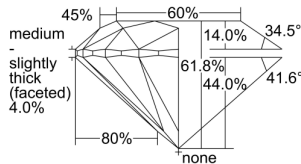

GIA®

FACSIMILE

GIA NATURAL DIAMOND DOSSIER®

July 23, 2024
GIA Report Number **7491985847**
Shape and Cutting Style ..... **Round Brilliant**
Measurements ..... **5.78 - 5.79 x 3.57 mm**

GRADING RESULTS

Carat Weight ..... **0.73 carat**
Color Grade ..... **I**
Clarity Grade **VS1**
Cut Grade ..... **Excellent**

ADDITIONAL GRADING INFORMATION

Polish ..... **Excellent**
Symmetry ..... **Excellent**
Fluorescence ..... **None**
Clarity Characteristics..... **Cloud, Pinpoint**
Inscription(s): GIA 7491985847

GIA REPORT 7491985847

Verify this report at GIA.edu

PROPORTIONS

Profile to actual proportions

GRADING SCALES

GIA COLOR SCALE	GIA CLARITY SCALE	GIA CUT SCALE	
D	FLAWLESS	EXCELLENT	
E	INTERNALLY FLAWLESS		
F		VVS₁	VERY GOOD
G	VVS₂		
H	VS₁	GOOD	
I	VS₂		
J	SI₁	FAIR	
K	SI₂		
L	I₁	POOR	
M	I₂		
N	I₃		
O			
P			
Q			
R			
S			
T			
U			
V			
W			
X			
Y			
Z