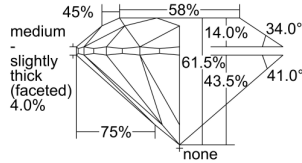

GIA®

FACSIMILE

GIA REPORT

7491998616

Verify this report at GIA.edu

GIA NATURAL DIAMOND DOSSIER®

July 24, 2024
GIA Report Number **7491998616**
Shape and Cutting Style ..... **Round Brilliant**
Measurements ..... **5.07 - 5.11 x 3.13 mm**

GRADING RESULTS

Carat Weight ..... **0.50 carat**
Color Grade ..... **D**
Clarity Grade **VS1**
Cut Grade ..... **Excellent**

ADDITIONAL GRADING INFORMATION

Polish ..... **Excellent**
Symmetry ..... **Excellent**
Fluorescence ..... **None**
Clarity Characteristics..... **Knot, Cloud, Pinpoint**
Inscription(s): **GIA 7491998616**

PROPORTIONS

Profile to actual proportions

GRADING SCALES

GIA COLOR SCALE

COLORLESS	D
	E
	F
	G
	H
	I
	J
NEAR COLORLESS	K
	L
	M
	N
	O
	P
	Q
	R
	S
	T
	U
	V
	W
	X
	Y
LIGHT	Z

GIA CLARITY SCALE

VERY VERY SLIGHTLY INCLUDED	FLAWLESS
	INTERNALLY FLAWLESS
VERY SLIGHTLY INCLUDED	VVS₁
	VVS₂
SLIGHTLY INCLUDED	VS₁
	VS₂
INCLUDED	SI₁
	SI₂
	I₁
	I₂
	I₃

GIA CUT SCALE

EXCELLENT
VERY GOOD
GOOD
FAIR
POOR