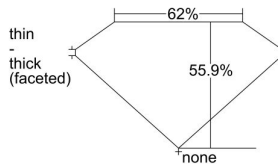

GIA®

FACSIMILE

GIA REPORT

7492027301

Verify this report at GIA.edu

GIA NATURAL DIAMOND DOSSIER®

April 11, 2024
GIA Report Number **7492027301**
Shape and Cutting Style ..... **Heart Brilliant**
Measurements ..... **4.58 x 5.14 x 2.87 mm**

GRADING RESULTS

Carat Weight ..... **0.38 carat**
Color Grade ..... **G**
Clarity Grade **VVS2**

ADDITIONAL GRADING INFORMATION

Polish ..... **Excellent**
Symmetry ..... **Very Good**
Fluorescence ..... **Faint**
Clarity Characteristics ..... **Crystal**
Inscription(s): GIA 7492027301

PROPORTIONS

Profile not to actual proportions

GRADING SCALES

GIA COLOR SCALE		GIA CLARITY SCALE			
COLORLESS	D	VERY VERY SLIGHTLY INCLUDED	FLAWLESS		
	E		INTERNALLY FLAWLESS		
	F		VVS₁		
	NEAR COLORLESS	G	VERY SLIGHTLY INCLUDED	VVS₂	
		H		VS₁	
		FAINT	I	SLIGHTLY INCLUDED	VS₂
			J		SI₁
	K		SI₂		
	VERT LIGHT		L	INCLUDED	I₁
			M		I₂
N			I₃		
O					
P					
Q					
R					
LIGHT	S				
	T				
	U				
	V				
	W				
X					
Y					
Z