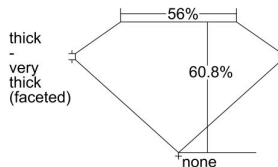

GIA®

FACSIMILE

GIA REPORT 7492060085

Verify this report at GIA.edu

GIA NATURAL DIAMOND DOSSIER®

April 12, 2024
GIA Report Number **7492060085**
Shape and Cutting Style ..... **Heart Brilliant**
Measurements ..... **4.75 x 5.36 x 3.26 mm**

GRADING RESULTS

Carat Weight ..... **0.50 carat**
Color Grade ..... **H**
Clarity Grade **VS1**

ADDITIONAL GRADING INFORMATION

Polish ..... **Excellent**
Symmetry ..... **Very Good**
Fluorescence ..... **None**
Clarity Characteristics ..... **Crystal**
Inscription(s): **GIA 7492060085**

PROPORTIONS

Profile not to actual proportions

GRADING SCALES

GIA COLOR SCALE		GIA CLARITY SCALE		
NEAR COLORLESS	D	VERY VERY SLIGHTLY INCLUDED	FLAWLESS	
	E		INTERNALLY FLAWLESS	
	F	VERY SLIGHTLY INCLUDED	VS₁	
	G		VS₂	
	H		VS₁	
	FAINT	I	SLIGHTLY INCLUDED	SI₁
		J		SI₂
		K	INCLUDED	I₁
		L		I₂
		M		I₃
VERY LIGHT		N		
		O		
		P		
	Q			
	R			
	S			
LIGHT	T			
	U			
	V			
	W			
	X			
	Y			
	Z