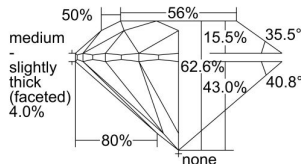

GIA®

FACSIMILE

GIA REPORT

7492116948

Verify this report at GIA.edu

GIA NATURAL DIAMOND DOSSIER®

April 24, 2024

GIA Report Number 7492116948

Shape and Cutting Style ..... Round Brilliant

Measurements ..... 5.22 - 5.24 x 3.28 mm

GRADING RESULTS

Carat Weight ..... 0.55 carat

Color Grade I

Clarity Grade VVS1

Cut Grade ..... Excellent

ADDITIONAL GRADING INFORMATION

Polish ..... Excellent

Symmetry ..... Excellent

Fluorescence ..... Faint

Clarity Characteristics ..... Pinpoint, Chip

Inscription(s): GIA 7492116948

PROPORTIONS

Profile to actual proportions

GRADING SCALES

GIA COLOR SCALE

COLORLESS	D
	E
	F
	G
	H
	I
	J
NEAR COLORLESS	K
	L
FAIN	M
	N
	O
	P
VERY LIGHT	Q
	R
	S
	T
	U
	V
	W
	X
	Y
LIGHT	Z

GIA CLARITY SCALE

FLAWLESS	VERY VERY SLIGHTLY INCLUDED	VVS₁	
			VVS₂
INTERNALLY FLAWLESS	VERY SLIGHTLY INCLUDED	VS₁	
		VS₂	
SLIGHTLY INCLUDED	INCLUDED	SI₁	
		SI₂	
I₁	I₂	I₃	

GIA CUT SCALE

EXCELLENT
VERY GOOD
GOOD
FAIR
POOR