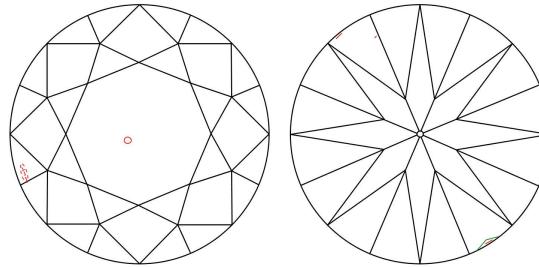

GIA NATURAL DIAMOND GRADING REPORT

April 19, 2024
 GIA Report Number 7492123430
 Shape and Cutting Style Round Brilliant
 Measurements 6.80 - 6.84 x 4.32 mm

GRADING RESULTS

Carat Weight 1.25 carat
 Color Grade I
 Clarity Grade VS2
 Cut Grade Very Good

ADDITIONAL GRADING INFORMATION

Polish Excellent
 Symmetry Excellent
 Fluorescence None
 Inscription(s): GIA 7492123430

Comments: Pinpoints are not shown. Additional clouds are not shown.

PROPORTIONS

Profile to actual proportions

CLARITY CHARACTERISTICS

KEY TO SYMBOLS*

- Crystal
- △ Natural
- ⊙ Cloud
- ~ Feather
- \\ Needle

* Red symbols denote internal characteristics (inclusions). Green or black symbols denote external characteristics (blemishes). Diagram is an approximate representation of the diamond, and symbols shown indicate type, position, and approximate size of clarity characteristics. All clarity characteristics may not be shown. Details of finish are not shown.