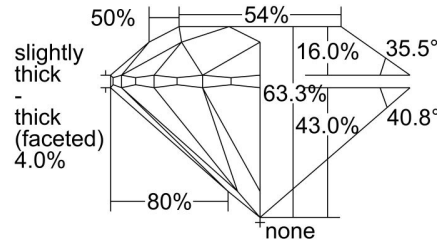

GIA NATURAL DIAMOND GRADING REPORT

April 19, 2024
 GIA Report Number 7492123430
 Shape and Cutting Style Round Brilliant
 Measurements 6.80 - 6.84 x 4.32 mm

GRADING RESULTS

Carat Weight 1.25 carat
 Color Grade I
 Clarity Grade VS2
 Cut Grade Very Good

ADDITIONAL GRADING INFORMATION

Polish Excellent
 Symmetry Excellent
 Fluorescence None
 Inscription(s): GIA 7492123430

Comments: Pinpoints are not shown. Additional clouds are not shown.

PROPORTIONS

Profile to actual proportions

CLARITY CHARACTERISTICS

KEY TO SYMBOLS*

- Crystal
- △ Natural
- ⊙ Cloud
- ~ Feather
- \\ Needle

* Red symbols denote internal characteristics (inclusions). Green or black symbols denote external characteristics (blemishes). Diagram is an approximate representation of the diamond, and symbols shown indicate type, position, and approximate size of clarity characteristics. All clarity characteristics may not be shown. Details of finish are not shown.