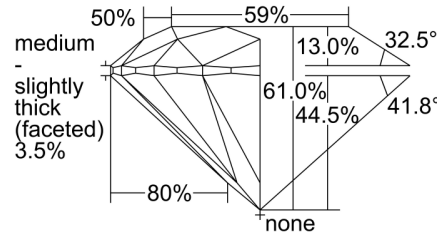

Verify this report at GIA.edu

This is a digital representation of the original GIA Report. This representation might not be accepted in lieu of the original GIA Report in certain circumstances. The original GIA Report includes certain security features which are not reproducible on this facsimile.

GIA NATURAL DIAMOND GRADING REPORT

April 19, 2024
GIA Report Number 7492123975
Shape and Cutting Style ..... Round Brilliant
Measurements ..... 7.45 - 7.50 x 4.56 mm

GRADING RESULTS

Carat Weight ..... 1.55 carat
Color Grade ..... H
Clarity Grade VS1
Cut Grade ..... Excellent

ADDITIONAL GRADING INFORMATION

Polish ..... Excellent
Symmetry ..... Excellent
Fluorescence ..... None
Inscription(s): GIA 7492123975

Comments: Additional clouds are not shown. Pinpoints are not shown.

PROPORTIONS

Profile to actual proportions