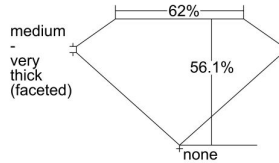

GIA®

FACSIMILE

GIA REPORT 7492139734

Verify this report at GIA.edu

GIA NATURAL DIAMOND DOSSIER®

April 29, 2024
GIA Report Number **7492139734**
Shape and Cutting Style ..... **Heart Brilliant**
Measurements ..... **4.14 x 4.84 x 2.72 mm**

GRADING RESULTS

Carat Weight ..... **0.31 carat**
Color Grade ..... **E**
Clarity Grade **VS1**

ADDITIONAL GRADING INFORMATION

Polish ..... **Excellent**
Symmetry ..... **Good**
Fluorescence ..... **Medium Blue**
Clarity Characteristics..... **Crystal, Feather**
Inscription(s): **GIA 7492139734**

PROPORTIONS

Profile not to actual proportions

GRADING SCALES

GIA COLOR SCALE		GIA CLARITY SCALE			
COLORLESS	D	VERY VERY SLIGHTLY INCLUDED	FLAWLESS		
	E		INTERNALLY FLAWLESS		
	F	VERY SLIGHTLY INCLUDED	VS₁		
	G		VS₂		
	H		VS₁		
	NEAR COLORLESS	I	SLIGHTLY INCLUDED	VS₂	
		J		SI₁	
		FAINT	K	INCLUDED	SI₂
			L		I₁
			M		I₂
VERY LIGHT			N	LIGHT	I₃
			O		
			P		
	Q				
LIGHT	R				
	S				
	T				
	U				
	V				
	Z