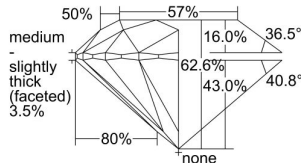

GIA®

FACSIMILE

GIA NATURAL DIAMOND DOSSIER®

April 29, 2024
GIA Report Number 7492213563
Shape and Cutting Style ..... Round Brilliant
Measurements ..... 4.26 - 4.28 x 2.67 mm

GRADING RESULTS

Carat Weight ..... 0.30 carat
Color Grade ..... D
Clarity Grade VS2
Cut Grade ..... Excellent

ADDITIONAL GRADING INFORMATION

Polish ..... Excellent
Symmetry ..... Excellent
Fluorescence ..... Faint
Clarity Characteristics ..... Crystal
Inscription(s): GIA 7492213563

GIA REPORT 7492213563

Verify this report at GIA.edu

PROPORTIONS

Profile to actual proportions

GRADING SCALES

GIA COLOR SCALE	GIA CLARITY SCALE	GIA CUT SCALE	
D	FLAWLESS	EXCELLENT	
E	INTERNALLY FLAWLESS		
F		VVS₁	VERY GOOD
G	VVS₂		
H	VS₁	GOOD	
I	VS₂		
J	SI₁	FAIR	
K	SI₂		
L	I₁	POOR	
M	I₂		
N	I₃		
O			
P			
Q			
R			
S			
T			
U			
V			
W			
X			
Y			
Z