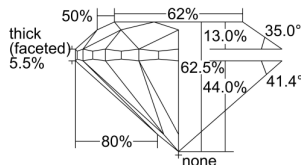

GIA®

FACSIMILE

GIA REPORT 7492231594

Verify this report at GIA.edu

GIA NATURAL DIAMOND DOSSIER®

April 30, 2024
GIA Report Number 7492231594
Shape and Cutting Style ..... Round Brilliant
Measurements ..... 4.21 - 4.24 x 2.64 mm

GRADING RESULTS

Carat Weight ..... 0.30 carat
Color Grade ..... F
Clarity Grade VS2
Cut Grade ..... Very Good

ADDITIONAL GRADING INFORMATION

Polish ..... Excellent
Symmetry ..... Excellent
Fluorescence ..... None
Clarity Characteristics ..... Crystal, Cloud
Inscription(s): GIA 7492231594

PROPORTIONS

Profile to actual proportions

GRADING SCALES

GIA COLOR SCALE	GIA CLARITY SCALE	GIA CUT SCALE	
D	FLAWLESS	EXCELLENT	
E	INTERNALLY FLAWLESS		
F		VVS₁	VERY GOOD
G	VVS₂		
H	VS₁	GOOD	
I	VS₂		
J	SI₁	FAIR	
K	SI₂		
L	I₁	POOR	
M	I₂		
N	I₃		
O			
P			
Q			
R			
S			
T			
U			
V			
W			
X			
Y			
Z