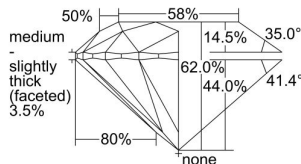

GIA®

FACSIMILE

GIA REPORT 7492245728

Verify this report at GIA.edu

GIA NATURAL DIAMOND DOSSIER®

May 06, 2024
GIA Report Number **7492245728**
Shape and Cutting Style ..... **Round Brilliant**
Measurements ..... **5.82 - 5.85 x 3.62 mm**

GRADING RESULTS

Carat Weight ..... **0.76 carat**
Color Grade ..... **I**
Clarity Grade **VVS1**
Cut Grade ..... **Excellent**

ADDITIONAL GRADING INFORMATION

Polish ..... **Excellent**
Symmetry ..... **Excellent**
Fluorescence ..... **None**
Clarity Characteristics ..... **Pinpoint**
Inscription(s): **GIA 7492245728**

PROPORTIONS

Profile to actual proportions

GRADING SCALES

GIA COLOR SCALE	GIA CLARITY SCALE	GIA CUT SCALE	
D	FLAWLESS	EXCELLENT	
E	INTERNALLY FLAWLESS		
F		VVS₁	VERY GOOD
G	VVS₂		
H	VS₁	GOOD	
I	VS₂		
J	SI₁	FAIR	
K	SI₂		
L	I₁	POOR	
M	I₂		
N	I₃		
O			
P			
Q			
R			
S			
T			
U			
V			
W			
X			
Y			
Z