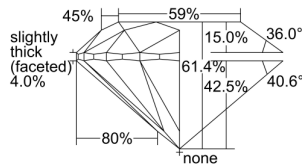

GIA®

FACSIMILE

GIA REPORT 7492255047

Verify this report at GIA.edu

GIA NATURAL DIAMOND DOSSIER®

May 02, 2024
GIA Report Number **7492255047**
Shape and Cutting Style ..... **Round Brilliant**
Measurements ..... **3.90 - 3.93 x 2.40 mm**

GRADING RESULTS

Carat Weight ..... **0.23 carat**
Color Grade ..... **G**
Clarity Grade **VS1**
Cut Grade ..... **Excellent**

ADDITIONAL GRADING INFORMATION

Polish ..... **Excellent**
Symmetry ..... **Excellent**
Fluorescence ..... **None**
Clarity Characteristics..... **Cloud**
Inscription(s): **GIA 7492255047**

PROPORTIONS

Profile to actual proportions

GRADING SCALES

GIA COLOR SCALE

COLOURESS	D
	E
	F
	G
	H
	I
	J
NEAR COLOURESS	K
	L
FAIN	M
	N
	O
	P
	R
	S
	T
	U
	V
	W
	X
	Y
LIGHT	Z

GIA CLARITY SCALE

VERY VERY SLIGHTLY INCLUDED	FLAWLESS
	INTERNALLY FLAWLESS
VERY SLIGHTLY INCLUDED	VVS₁
	VVS₂
SLIGHTLY INCLUDED	VS₁
	VS₂
INCLUDED	SI₁
	SI₂
	I₁
	I₂
	I₃

GIA CUT SCALE

EXCELLENT
VERY GOOD
GOOD
FAIR
POOR