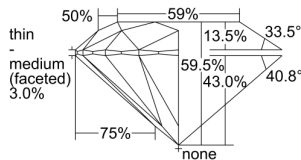

GIA®

FACSIMILE

GIA REPORT 7492259053

Verify this report at GIA.edu

GIA NATURAL DIAMOND DOSSIER®

May 03, 2024
GIA Report Number 7492259053
Shape and Cutting Style ..... Round Brilliant
Measurements ..... 5.18 - 5.20 x 3.09 mm

GRADING RESULTS

Carat Weight ..... 0.50 carat
Color Grade ..... F
Clarity Grade VS2
Cut Grade ..... Excellent

ADDITIONAL GRADING INFORMATION

Polish ..... Excellent
Symmetry ..... Excellent
Fluorescence ..... None
Clarity Characteristics ..... Cloud, Crystal
Inscription(s): GIA 7492259053

PROPORTIONS

Profile to actual proportions

GRADING SCALES

GIA COLOR SCALE	GIA CLARITY SCALE	GIA CUT SCALE	
D	FLAWLESS	EXCELLENT	
E	INTERNALLY FLAWLESS		
F		VVS₁	VERY GOOD
G	VVS₂		
H	VS₁	GOOD	
I	VS₂		
J	SI₁	FAIR	
K	SI₂		
L	I₁	POOR	
M	I₂		
N	I₃		
O			
P			
Q			
R			
S			
T			
U			
V			
W			
X			
Y			
Z