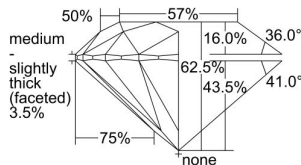

GIA®

FACSIMILE

GIA REPORT 7492267776

Verify this report at GIA.edu

GIA NATURAL DIAMOND DOSSIER®

May 06, 2024
GIA Report Number **7492267776**
Shape and Cutting Style ..... **Round Brilliant**
Measurements ..... **5.41 - 5.45 x 3.39 mm**

GRADING RESULTS

Carat Weight ..... **0.61 carat**
Color Grade ..... **H**
Clarity Grade **VS1**
Cut Grade ..... **Excellent**

ADDITIONAL GRADING INFORMATION

Polish ..... **Excellent**
Symmetry ..... **Excellent**
Fluorescence ..... **Faint**
Clarity Characteristics..... **Cloud, Feather**
Inscription(s): **GIA 7492267776**

PROPORTIONS

Profile to actual proportions

GRADING SCALES

GIA COLOR SCALE	GIA CLARITY SCALE	GIA CUT SCALE	
D	FLAWLESS	EXCELLENT	
E	INTERNALLY FLAWLESS		
F		VVS₁	VERY GOOD
G	VVS₂		
H	VS₁	GOOD	
I	VS₂		
J	SI₁	FAIR	
K	SI₂		
L	I₁	POOR	
M	I₂		
N	I₃		
O			
P			
Q			
R			
S			
T			
U			
V			
W			
X			
Y			
Z