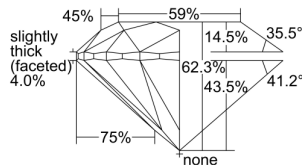

GIA®

FACSIMILE

GIA REPORT 7492268476

Verify this report at GIA.edu

GIA NATURAL DIAMOND DOSSIER®

May 03, 2024
GIA Report Number **7492268476**
Shape and Cutting Style ..... **Round Brilliant**
Measurements ..... **5.08 - 5.10 x 3.17 mm**

GRADING RESULTS

Carat Weight ..... **0.51 carat**
Color Grade ..... **K**
Clarity Grade **VVS2**
Cut Grade ..... **Excellent**

ADDITIONAL GRADING INFORMATION

Polish ..... **Excellent**
Symmetry ..... **Excellent**
Fluorescence ..... **Faint**
Clarity Characteristics.....**Needle, Pinpoint, Internal Graining**
Inscription(s): **GIA 7492268476**

PROPORTIONS

Profile to actual proportions

GRADING SCALES

GIA COLOR SCALE	GIA CLARITY SCALE	GIA CUT SCALE
COLOURLESS	FLAWLESS	EXCELLENT
D	INTERNALLY FLAWLESS	
E	VVS₁	VERY GOOD
F		
G	VS₁	GOOD
H		
I	SI₁	FAIR
J		
K	I₁	POOR
L		
M	I₂	
N		
O	I₃	
P		
Q		
R		
S		
T		
U		
V		
W		
X		
Y		
Z