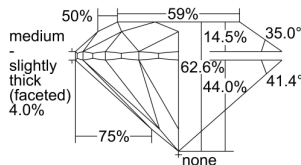

GIA®

FACSIMILE

GIA NATURAL DIAMOND DOSSIER®

May 07, 2024
GIA Report Number 7492274081
Shape and Cutting Style ..... Round Brilliant
Measurements ..... 5.65 - 5.68 x 3.55 mm

GRADING RESULTS

Carat Weight ..... 0.70 carat
Color Grade ..... G
Clarity Grade S11
Cut Grade ..... Excellent

ADDITIONAL GRADING INFORMATION

Polish ..... Excellent
Symmetry ..... Excellent
Fluorescence ..... None
Clarity Characteristics..... Cloud, Crystal, Feather
Inscription(s): GIA 7492274081

GIA REPORT 7492274081

Verify this report at GIA.edu

PROPORTIONS

Profile to actual proportions

GRADING SCALES

GIA COLOR SCALE	GIA CLARITY SCALE	GIA CUT SCALE	
D	FLAWLESS	EXCELLENT	
E	INTERNALLY FLAWLESS		
F		VVS₁	VERY GOOD
G	VVS₂		
H	VS₁	GOOD	
I	VS₂		
J	S1₁	FAIR	
K	S1₂		
L	I₁	POOR	
M	I₂		
N	I₃		
O			
P			
Q			
R			
S			
T			
U			
V			
W			
X			
Y			
Z