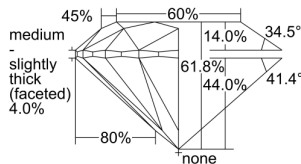

GIA®

FACSIMILE

GIA NATURAL DIAMOND DOSSIER®

May 09, 2024
GIA Report Number 7492314199
Shape and Cutting Style ..... Round Brilliant
Measurements ..... 4.35 - 4.36 x 2.69 mm

GRADING RESULTS

Carat Weight ..... 0.31 carat
Color Grade ..... D
Clarity Grade VS1
Cut Grade ..... Excellent

ADDITIONAL GRADING INFORMATION

Polish ..... Excellent
Symmetry ..... Excellent
Fluorescence ..... Faint
Clarity Characteristics ..... Crystal
Inscription(s): GIA 7492314199

GIA REPORT 7492314199

Verify this report at GIA.edu

PROPORTIONS

Profile to actual proportions

GRADING SCALES

GIA COLOR SCALE	GIA CLARITY SCALE	GIA CUT SCALE	
D	FLAWLESS	EXCELLENT	
E	INTERNALLY FLAWLESS		
F		VVS₁	VERY GOOD
G	VVS₂		
H	VS₁	GOOD	
I	VS₂		
J	SI₁	FAIR	
K	SI₂		
L	I₁	POOR	
M	I₂		
N	I₃		
O			
P			
Q			
R			
S			
T			
U			
V			
W			
X			
Y			
Z