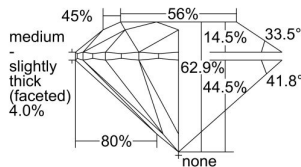

GIA®

FACSIMILE

GIA NATURAL DIAMOND DOSSIER®

May 10, 2024
GIA Report Number 7492326342
Shape and Cutting Style ..... Round Brilliant
Measurements ..... 5.05 - 5.09 x 3.19 mm

GRADING RESULTS

Carat Weight ..... 0.50 carat
Color Grade I
Clarity Grade S11
Cut Grade ..... Excellent

ADDITIONAL GRADING INFORMATION

Polish ..... Excellent
Symmetry ..... Excellent
Fluorescence ..... None
Clarity Characteristics ..... Crystal
Inscription(s): GIA 7492326342

GIA REPORT 7492326342

Verify this report at GIA.edu

PROPORTIONS

Profile to actual proportions