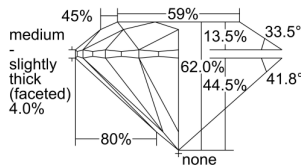

GIA®

FACSIMILE

GIA REPORT 7492327796

Verify this report at GIA.edu

GIA NATURAL DIAMOND DOSSIER®

May 10, 2024
GIA Report Number **7492327796**
Shape and Cutting Style ..... **Round Brilliant**
Measurements ..... **5.15 - 5.17 x 3.20 mm**

GRADING RESULTS

Carat Weight ..... **0.52 carat**
Color Grade ..... **E**
Clarity Grade **VS2**
Cut Grade ..... **Excellent**

ADDITIONAL GRADING INFORMATION

Polish ..... **Excellent**
Symmetry ..... **Excellent**
Fluorescence ..... **None**
Clarity Characteristics..... **Crystal, Cloud**
Inscription(s): **GIA 7492327796**

PROPORTIONS

Profile to actual proportions

GRADING SCALES

GIA COLOR SCALE	GIA CLARITY SCALE	GIA CUT SCALE
D	FLAWLESS	EXCELLENT
E	FLAWLESS	
F	INTERNALLY FLAWLESS	VERY GOOD
G	FLAWLESS	
H	VVS₁	GOOD
I	VVS₂	
J	VS₁	FAIR
K	VS₂	
L	SI₁	POOR
M	SI₂	
N	I₁	
O	I₂	
P	I₃	
Q		
R		
S		
T		
U		
V		
W		
X		
Y		
Z