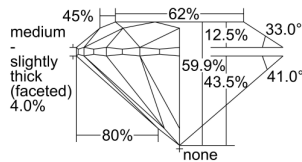

GIA®

FACSIMILE

GIA REPORT 7492337056

Verify this report at GIA.edu

GIA NATURAL DIAMOND DOSSIER®

May 13, 2024
GIA Report Number 7492337056
Shape and Cutting Style ..... Round Brilliant
Measurements ..... 4.30 - 4.34 x 2.59 mm

GRADING RESULTS

Carat Weight ..... 0.30 carat
Color Grade ..... F
Clarity Grade VS1
Cut Grade ..... Excellent

ADDITIONAL GRADING INFORMATION

Polish ..... Excellent
Symmetry ..... Very Good
Fluorescence ..... None
Clarity Characteristics..... Crystal, Cloud, Needle, Pinpoint
Inscription(s): GIA 7492337056

PROPORTIONS

Profile to actual proportions

GRADING SCALES

GIA COLOR SCALE	GIA CLARITY SCALE	GIA CUT SCALE	
D	FLAWLESS	EXCELLENT	
E	INTERNALLY FLAWLESS		
F		VVS₁	VERY GOOD
G	VVS₂		
H	VS₁	GOOD	
I	VS₂		
J	SI₁	FAIR	
K	SI₂		
L	I₁	POOR	
M			
N			
O	I₂		
P			
Q			
R	I₃		
S			
T			
U			
V			
W			
X			
Y			
Z