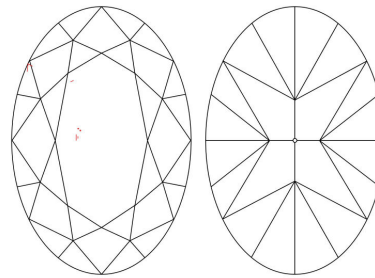

GIA NATURAL DIAMOND GRADING REPORT

July 08, 2024  
 GIA Report Number ..... 7492351947  
 Shape and Cutting Style ..... Oval Brilliant  
 Measurements ..... 7.42 x 5.31 x 3.45 mm

GRADING RESULTS

Carat Weight ..... 0.93 carat  
 Color Grade ..... G  
 Clarity Grade ..... VVS2

Profile not to actual proportions

CLARITY CHARACTERISTICS

KEY TO SYMBOLS\*

-  Needle
-  Feather
-  Pinpoint

\* Red symbols denote internal characteristics (inclusions). Green or black symbols denote external characteristics (blemishes). Diagram is an approximate representation of the diamond, and symbols shown indicate type, position, and approximate size of clarity characteristics. All clarity characteristics may not be shown. Details of finish are not shown.