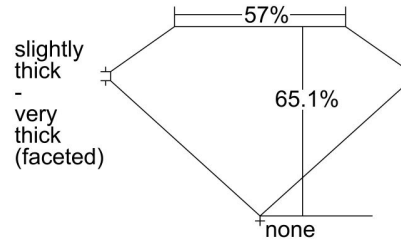

GIA NATURAL DIAMOND GRADING REPORT

July 08, 2024  
 GIA Report Number ..... 7492351947  
 Shape and Cutting Style ..... Oval Brilliant  
 Measurements ..... 7.42 x 5.31 x 3.45 mm

GRADING RESULTS

Carat Weight ..... 0.93 carat  
 Color Grade ..... G  
 Clarity Grade ..... VVS2

Profile not to actual proportions

CLARITY CHARACTERISTICS

KEY TO SYMBOLS\*

-  Needle
-  Feather
-  Pinpoint

\* Red symbols denote internal characteristics (inclusions). Green or black symbols denote external characteristics (blemishes). Diagram is an approximate representation of the diamond, and symbols shown indicate type, position, and approximate size of clarity characteristics. All clarity characteristics may not be shown. Details of finish are not shown.