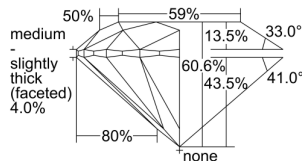

GIA®

FACSIMILE

GIA REPORT

7492360128

Verify this report at GIA.edu

GIA NATURAL DIAMOND DOSSIER®

May 20, 2024
GIA Report Number **7492360128**
Shape and Cutting Style ..... **Round Brilliant**
Measurements ..... **4.35 - 4.38 x 2.65 mm**

GRADING RESULTS

Carat Weight ..... **0.31 carat**
Color Grade ..... **D**
Clarity Grade **VS1**
Cut Grade ..... **Excellent**

ADDITIONAL GRADING INFORMATION

Polish ..... **Excellent**
Symmetry ..... **Excellent**
Fluorescence ..... **Faint**
Clarity Characteristics..... **Cloud, Needle, Pinpoint**
Inscription(s): **GIA 7492360128**

PROPORTIONS

Profile to actual proportions

GRADING SCALES

GIA COLOR SCALE	GIA CLARITY SCALE	GIA CUT SCALE
D	FLAWLESS	EXCELLENT
E	INTERNALLY FLAWLESS	
F	VVS₁	VERY GOOD
G		
H	VS₁	GOOD
I		
J	VS₂	FAIR
K		
L	SI₁	POOR
M		
N	I₁	
O		
P	I₂	
Q		
R	I₃	
S		
T		
U		
V		
W		
X		
Y		
Z