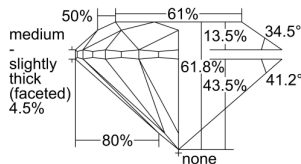

GIA®

FACSIMILE

GIA REPORT 7492362438

Verify this report at GIA.edu

GIA NATURAL DIAMOND DOSSIER®

May 27, 2024
GIA Report Number **7492362438**
Shape and Cutting Style ..... **Round Brilliant**
Measurements ..... **5.03 - 5.08 x 3.12 mm**

GRADING RESULTS

Carat Weight ..... **0.50 carat**
Color Grade ..... **G**
Clarity Grade **S12**
Cut Grade ..... **Excellent**

ADDITIONAL GRADING INFORMATION

Polish ..... **Excellent**
Symmetry ..... **Excellent**
Fluorescence ..... **Medium Blue**
Clarity Characteristics ..... **Crystal**
Inscription(s): **GIA 7492362438**

PROPORTIONS

Profile to actual proportions

GRADING SCALES

GIA COLOR SCALE	GIA CLARITY SCALE	GIA CUT SCALE	
D	FLAWLESS	EXCELLENT	
E	INTERNALLY FLAWLESS		
F		VVS₁	VERY GOOD
G	VVS₂		
H	VS₁	GOOD	
I	VS₂		
J	S1₁	FAIR	
K	S1₂		
L	I₁	POOR	
M	I₂		
N	I₃		
O			
P			
Q			
R			
S			
T			
U			
V			
W			
X			
Y			
Z