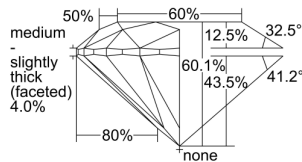

GIA®

FACSIMILE

GIA REPORT

7492396832

Verify this report at GIA.edu

GIA NATURAL DIAMOND DOSSIER®

May 23, 2024
GIA Report Number **7492396832**
Shape and Cutting Style ..... **Round Brilliant**
Measurements ..... **4.78 - 4.80 x 2.88 mm**

GRADING RESULTS

Carat Weight ..... **0.40 carat**
Color Grade ..... **E**
Clarity Grade **S11**
Cut Grade ..... **Excellent**

ADDITIONAL GRADING INFORMATION

Polish ..... **Excellent**
Symmetry ..... **Excellent**
Fluorescence ..... **None**
Clarity Characteristics..... **Cloud, Crystal, Feather**
Inscription(s): **GIA 7492396832**

PROPORTIONS

Profile to actual proportions

GRADING SCALES

GIA COLOR SCALE	GIA CLARITY SCALE	GIA CUT SCALE
D	FLAWLESS	EXCELLENT
E	FLAWLESS	
F	INTERNALLY FLAWLESS	VERY GOOD
G	FLAWLESS	
H	VVS₁	GOOD
I	VVS₂	
J	VS₁	FAIR
K	VS₂	
L	S1₁	POOR
M	S1₂	
N	I₁	
O	I₂	
P	I₃	
Q		
R		
S		
T		
U		
V		
W		
X		
Y		
Z