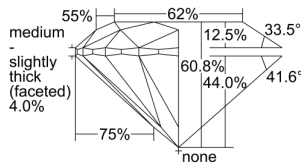

GIA®

FACSIMILE

GIA REPORT 7492406931

Verify this report at GIA.edu

GIA NATURAL DIAMOND DOSSIER®

May 17, 2024
GIA Report Number **7492406931**
Shape and Cutting Style ..... **Round Brilliant**
Measurements ..... **4.40 - 4.42 x 2.68 mm**

GRADING RESULTS

Carat Weight ..... **0.32 carat**
Color Grade ..... **G**
Clarity Grade **VS2**
Cut Grade ..... **Excellent**

ADDITIONAL GRADING INFORMATION

Polish ..... **Excellent**
Symmetry ..... **Excellent**
Fluorescence ..... **None**
Clarity Characteristics ..... **Crystal**
Inscription(s): **GIA 7492406931**

PROPORTIONS

Profile to actual proportions

GRADING SCALES

GIA COLOR SCALE	GIA CLARITY SCALE	GIA CUT SCALE	
D	FLAWLESS	EXCELLENT	
E	INTERNALLY FLAWLESS		
F		VVS₁	VERY GOOD
G	VVS₂		
H	VS₁	GOOD	
I	VS₂		
J	SI₁	FAIR	
K	SI₂		
L	I₁	POOR	
M	I₂		
N	I₃		
O			
P			
Q			
R			
S			
T			
U			
V			
W			
X			
Y			
Z