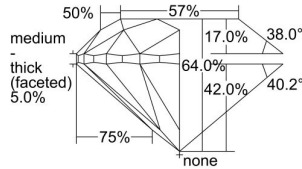

GIA®

FACSIMILE

GIA REPORT

7492412639

Verify this report at GIA.edu

GIA NATURAL DIAMOND DOSSIER®

May 20, 2024
GIA Report Number **7492412639**
Shape and Cutting Style ..... **Round Brilliant**
Measurements ..... **4.17 - 4.20 x 2.68 mm**

GRADING RESULTS

Carat Weight ..... **0.30 carat**
Color Grade ..... **F**
Clarity Grade **VS1**
Cut Grade ..... **Very Good**

ADDITIONAL GRADING INFORMATION

Polish ..... **Excellent**
Symmetry ..... **Very Good**
Fluorescence ..... **None**
Clarity Characteristics..... **Feather, Pinpoint**
Inscription(s): **GIA 7492412639**

PROPORTIONS

Profile to actual proportions

GRADING SCALES

GIA COLOR SCALE

COLORLESS	D
	E
	F
	G
	H
	I
	J
NEAR COLORLESS	K
	L
Faint	M
	N
	O
	P
Very Light	R
	S
	T
	U
	V
Light	W
	X
	Y
	Z

GIA CLARITY SCALE

FLAWLESS	VERY VERY SLIGHTLY INCLUDED	VVS₁	
			VVS₂
INTERNALLY FLAWLESS	VERY SLIGHTLY INCLUDED	VS₁	
		VS₂	
SLIGHTLY INCLUDED	INCLUDED	SI₁	
		SI₂	
INCLUDED		I₁	
		I₂	
		I₃	

GIA CUT SCALE

EXCELLENT
VERY GOOD
GOOD
FAIR
POOR