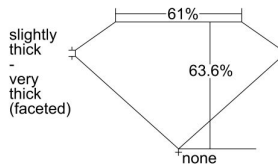

GIA®

FACSIMILE

GIA REPORT

7492429584

Verify this report at gia.edu

GIA NATURAL DIAMOND DOSSIER®

May 23, 2024
GIA Report Number 7492429584
Shape and Cutting Style ..... Marquise Brilliant
Measurements ..... 6.86 x 3.48 x 2.21 mm

GRADING RESULTS

Carat Weight ..... 0.30 carat
Color Grade ..... E
Clarity Grade VS1

ADDITIONAL GRADING INFORMATION

Polish ..... Excellent
Symmetry ..... Very Good
Fluorescence ..... None
Clarity Characteristics..... Needle, Pinpoint
Inscription(s): GIA 7492429584

PROPORTIONS

Profile not to actual proportions

GRADING SCALES

GIA COLOR SCALE		GIA CLARITY SCALE	
COLORLESS	D	VERY VERY SLIGHTLY INCLUDED	FLAWLESS
	E		INTERNALLY FLAWLESS
	F		VVS₁
	G		VVS₂
	H		VS₁
	I		VS₂
	J		SI₁
	K		SI₂
	L		I₁
	M		I₂
NEAR COLORLESS	N	SLIGHTLY INCLUDED	I₃
	O		
	P		
	Q		
FAINT	R		
	S		
	T		
	U		
VERT LIGHT	V		
	W		
	X		
	Y		
LIGHT	Z